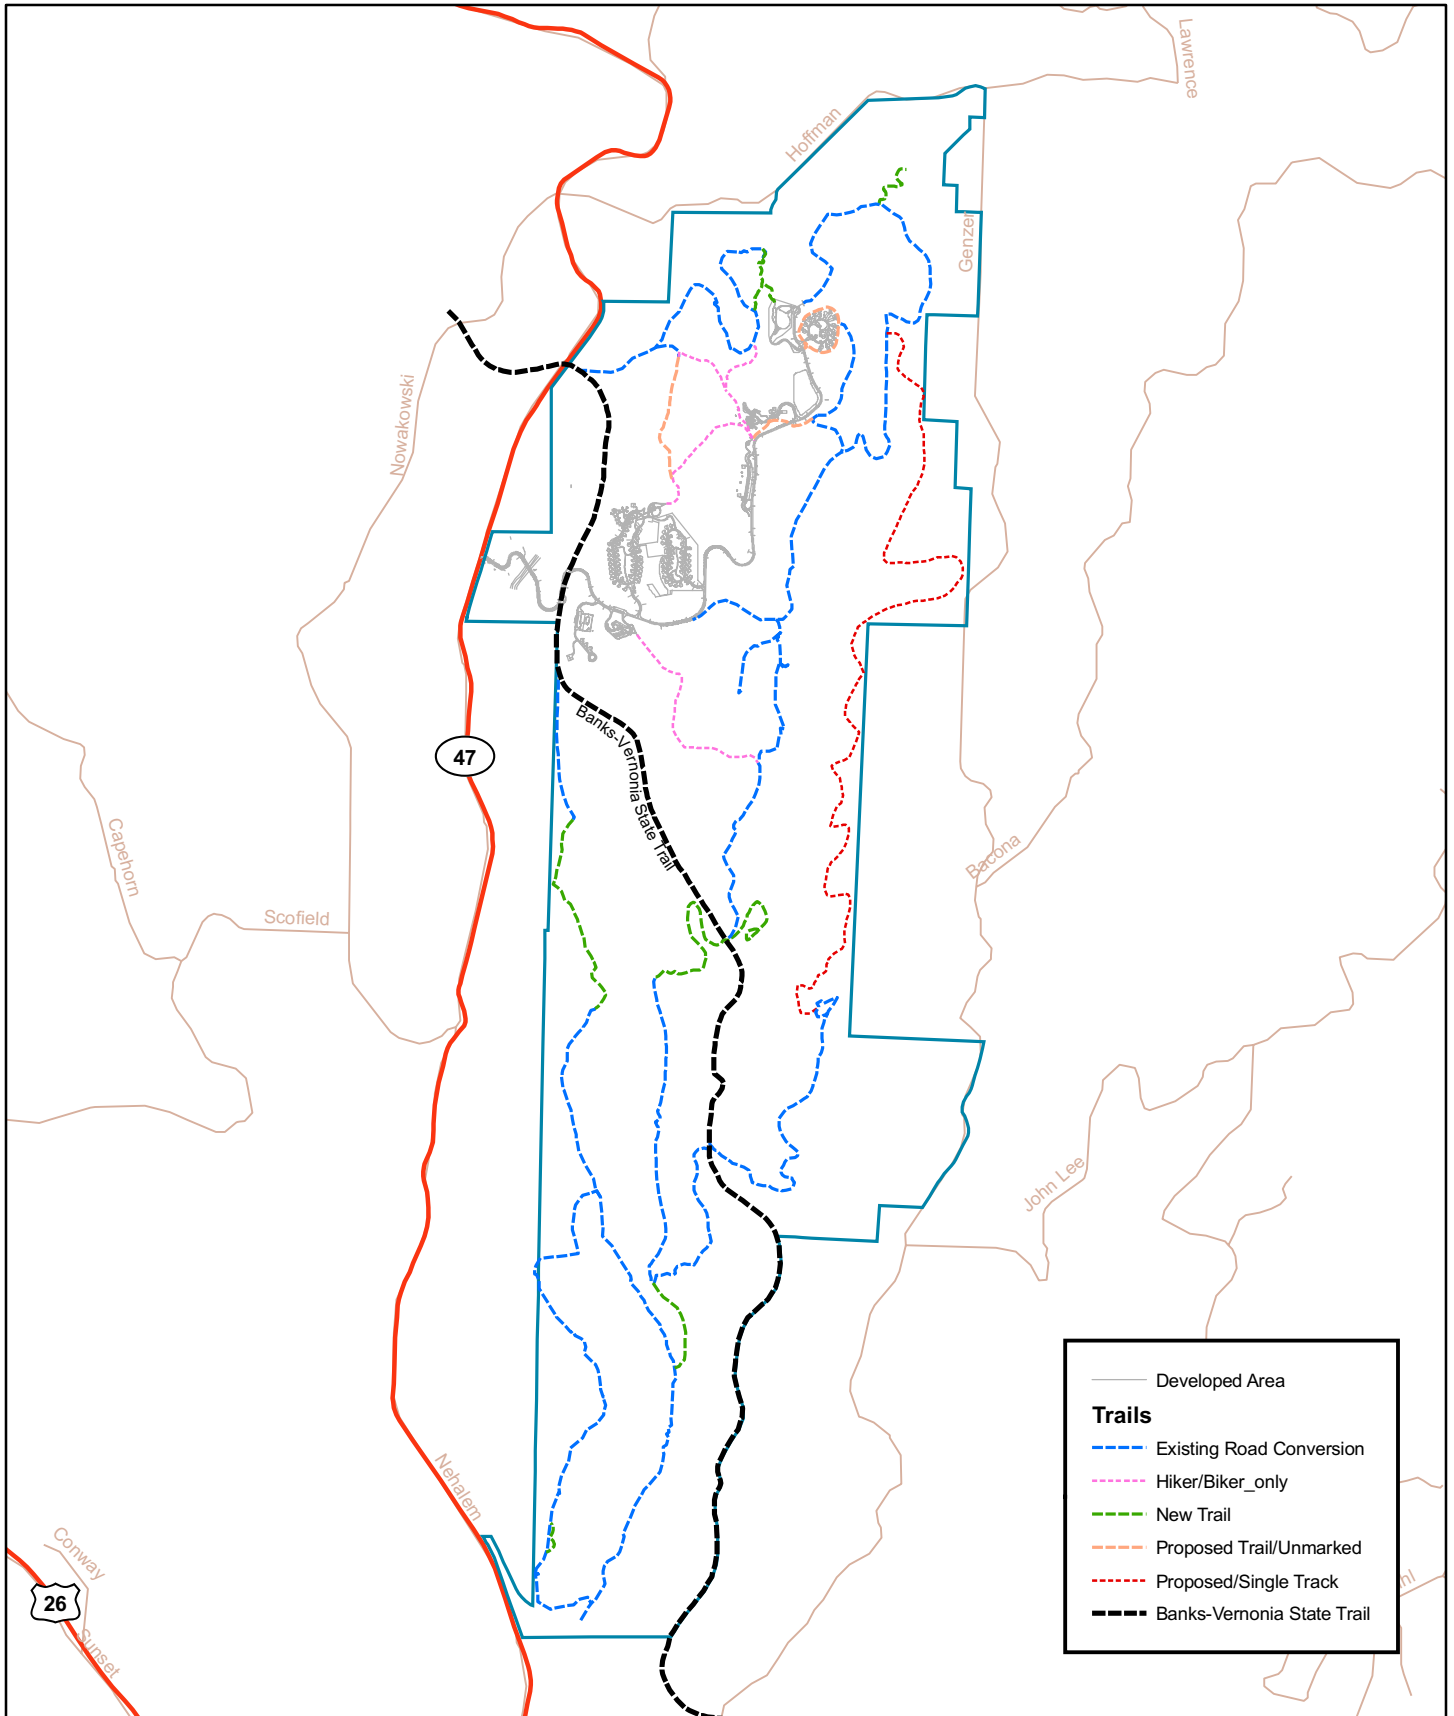

LL STUB STEWART STATE PARK TRAILS PLANNING

Oregon Parks & Recreation Dept.
725 Summer St. NE, Suite C
Salem OR, 97301

This product is for informational purposes and may not have been prepared for, or be suitable for legal, engineering, or surveying purposes. Users of this information should review or consult the primary data and information sources to ascertain the usability of the information.

Oregon Lambert Projection
Datum NAD 83

bc 02/02/2006

\\parks\LLStubStewart\TrailGrantMap.mxd